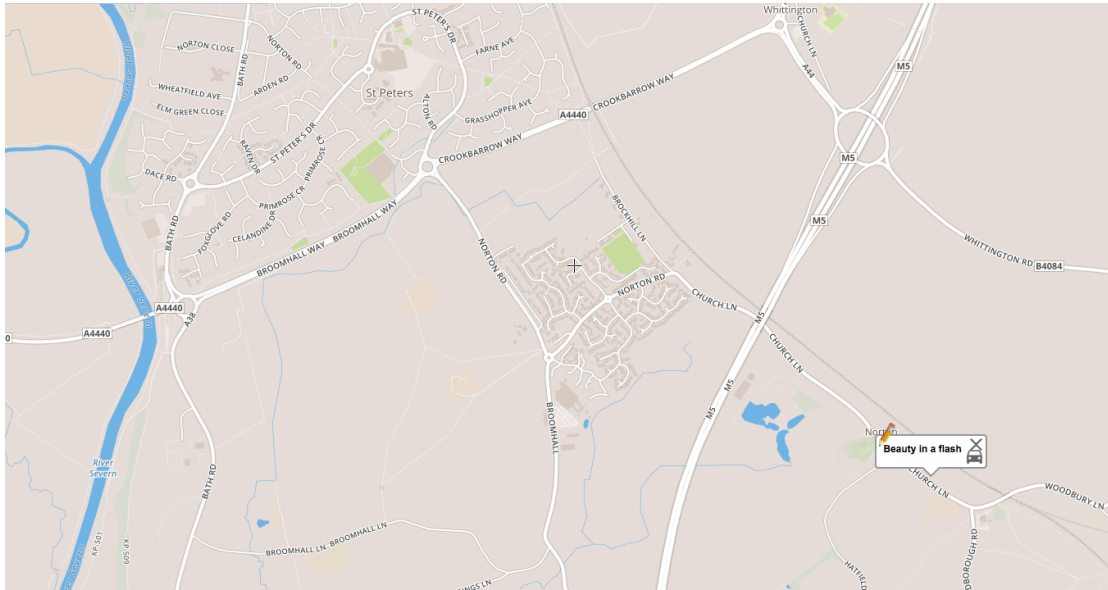

Directions To: Beauty In A Flash Clinic

Travelling From Malvern/Bromyard etc. Travel over the Carrington Bridge then over the Ketch roundabout, proceed along Broomhall way towards M5 motorway. At the next roundabout turn right onto Norton Road proceed to next roundabout and turn left continuing on the Norton road. Next roundabout carry straight on, the road sweeps round to the right past Norton Barracks onto Church Lane, proceed under the M5 Bridge and after half a mile we are on the left, before the retreat pub.

Travelling from the M5 Motorway Junction 7/Warndon Villages etc. Travel towards Worcester along the A44 and turn left at the next roundabout on the A4440 Crookbarrow way. At the next roundabout turn left onto Norton Road proceed to next roundabout and turn left continuing on the Norton road. Next roundabout carry straight on, the road sweeps round to the right past Norton Barracks onto Church Lane, proceed under the M5 Bridge and after half a mile we are on the left, before the retreat pub.